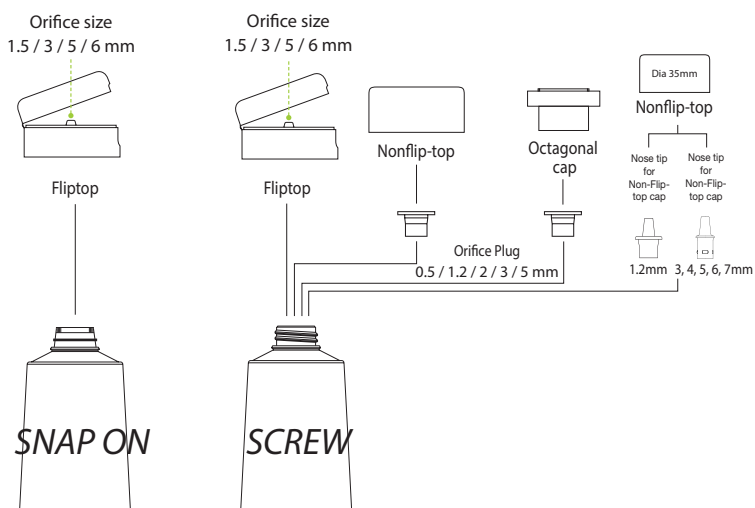

Tube / Closure Options

D38.5 1-1/2"

Tube diameter (mm)	38.5
Max. length (mm)	200
Max. volume	185ml

Cap

Cap style	Fliptop (Snap / Screw)
Cap diameter (mm)	38.5
Orifice size (mm)	1.5, 3, 5, 6

Cap style	Non-Fliptop (Screw)
Cap diameter (mm)	38.5
Orifice size (mm)	0.5, 1.2, 2, 3, 5, 8

Cap style	Octagonal (Screw)
Cap diameter (mm)	21mm width
Orifice size (mm)	0.5, 1.2, 2, 3, 5

Cap style	Non-Fliptop (Screw)
Cap diameter (mm)	35
Orifice size (mm)	1.2, 3, 4, 5, 6, 7

Accessories

Style	Orifice Plug
Orifice size (mm)	0.5, 1.2, 2, 3, 5

Style	Nose tip
Orifice size (mm)	1.2

Style	Nose tip
Orifice size (mm)	3, 4, 5, 6, 7

The above tube / closure options may not be available in your territory. Please consult with your local Viva contacts for details. Thank you.