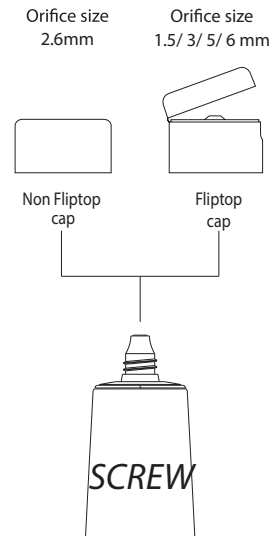

Tube / Closure Options

D38.5 Round Oval 1-1/2"

Round Oval

Cap style	Non-Fliptop (Screw)
Orifice size (mm)	2.6

Cap style	Fliptop (Screw)
Orifice size (mm)	1.5, 3, 5, 6

The above tube / closure options may not be available in your territory. Please consult with your local Viva contacts for details. Thank you.