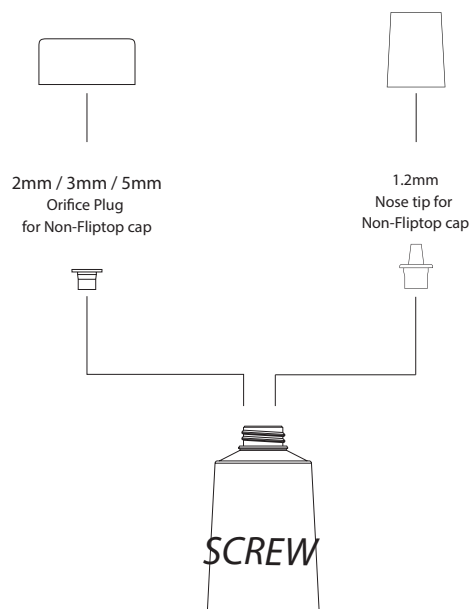

Tube / Closure Options

D16 5/8"

Cap

| | |
|-------------------|---------------------|
| Cap style | Non-Fliptop (Screw) |
| Cap diameter (mm) | 16 |
| Orifice size (mm) | 2, 3, 5 |

| | |
|-------------------|---------------------|
| Cap style | Non-Fliptop (Screw) |
| Cap diameter (mm) | 16 |
| Orifice size (mm) | 1.2 |

Accessories

| | |
|-------------------|-------------------|
| Style | Orifice Plug |
| Orifice size (mm) | 0.5, 1.2, 2, 3, 5 |

| | |
|-------------------|----------|
| Style | Nose tip |
| Orifice size (mm) | 1.2 |