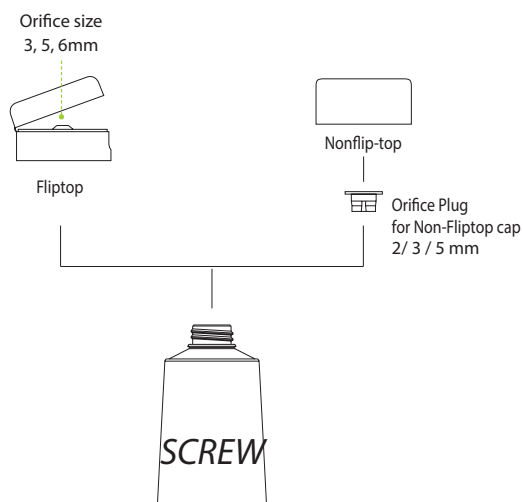

Tube / Closure Options

D55 2-3/16"

Cap

| | |
|-------------------|-----------------|
| Cap style | Fliptop (Screw) |
| Cap diameter (mm) | 48 |
| Orifice size (mm) | 2, 3, 5, 10 |

| | |
|-------------------|-----------------|
| Cap style | Fliptop (Screw) |
| Cap diameter (mm) | 55 |
| Orifice size (mm) | 3, 5, 6 |

Accessories

| | |
|-------------------|--------------|
| Style | Orifice Plug |
| Orifice size (mm) | 2, 3, 5 |

The above tube / closure options may not be available in your territory. Please consult with your local Viva contacts for details. Thank you.